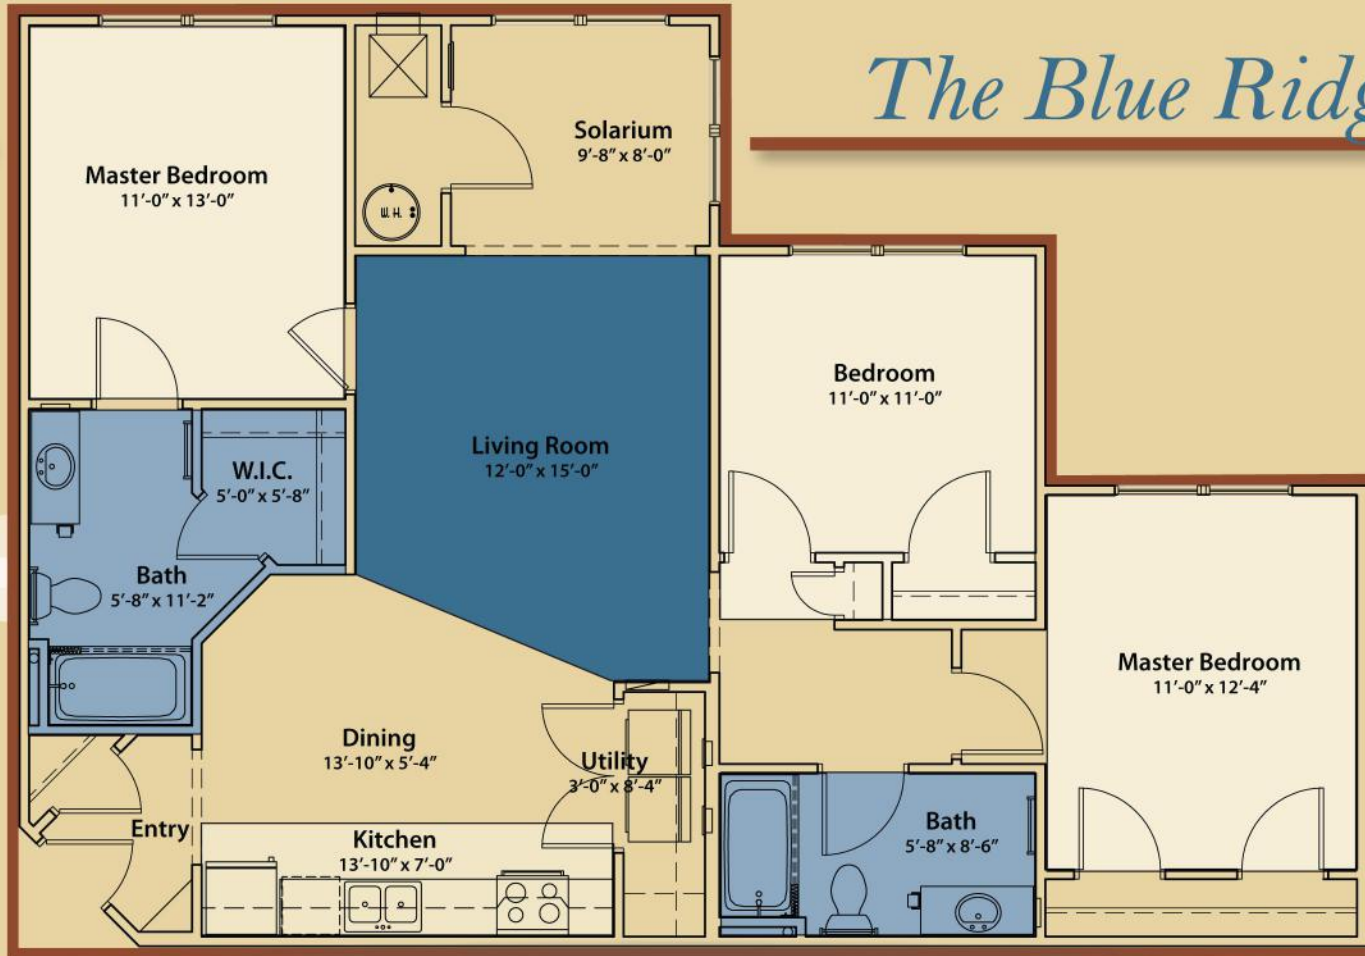

# The Blue Ridge

Three Bedroom • Two Bath  
1235 Square Feet

*All dimensions are approximate*