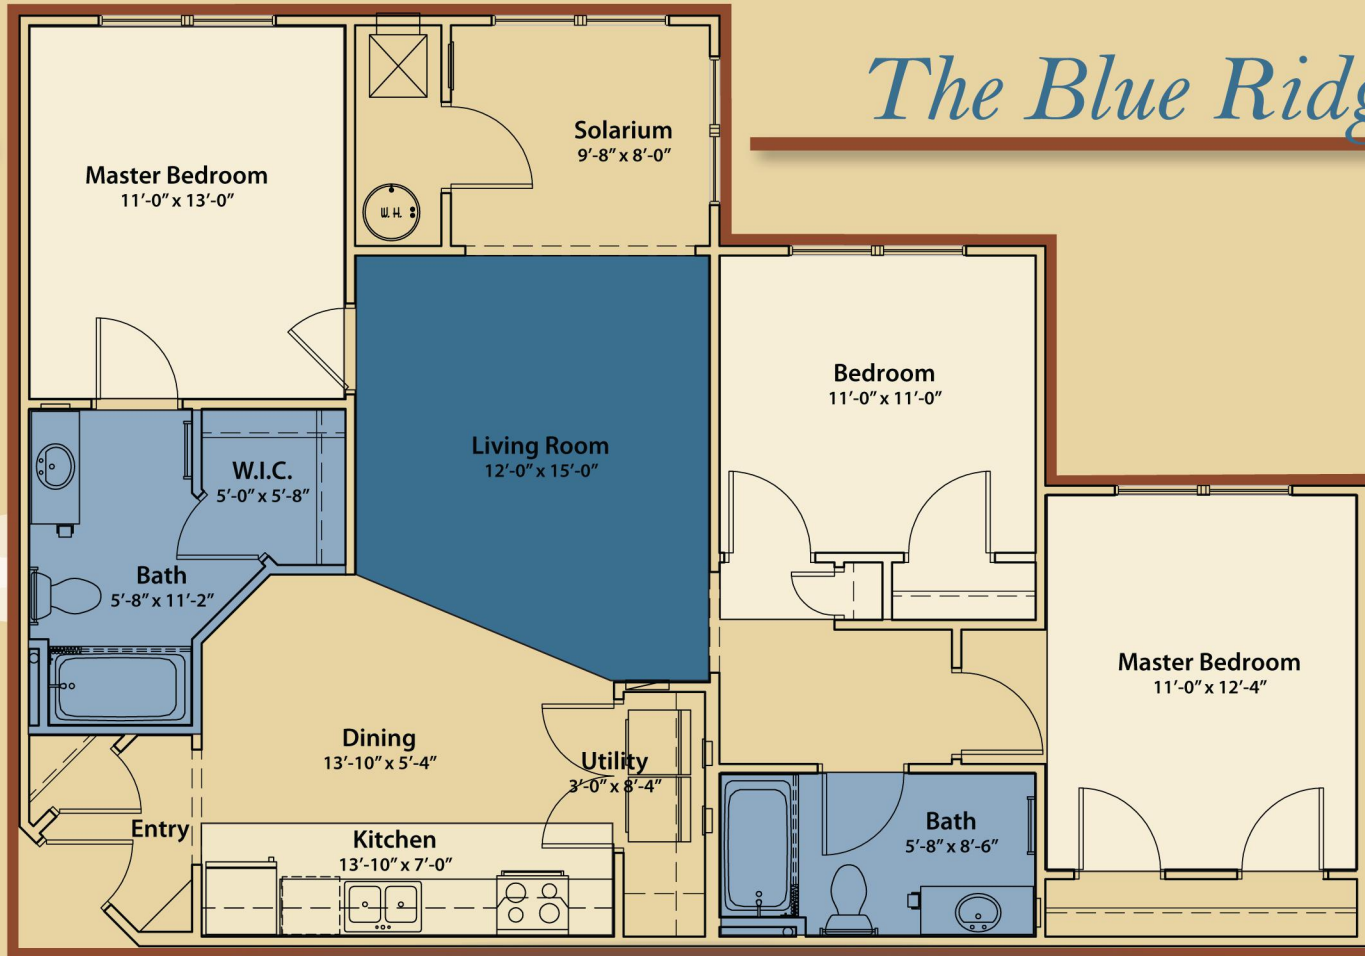

The Blue Ridge

Three Bedroom • Two Bath
1235 Square Feet

All dimensions are approximate