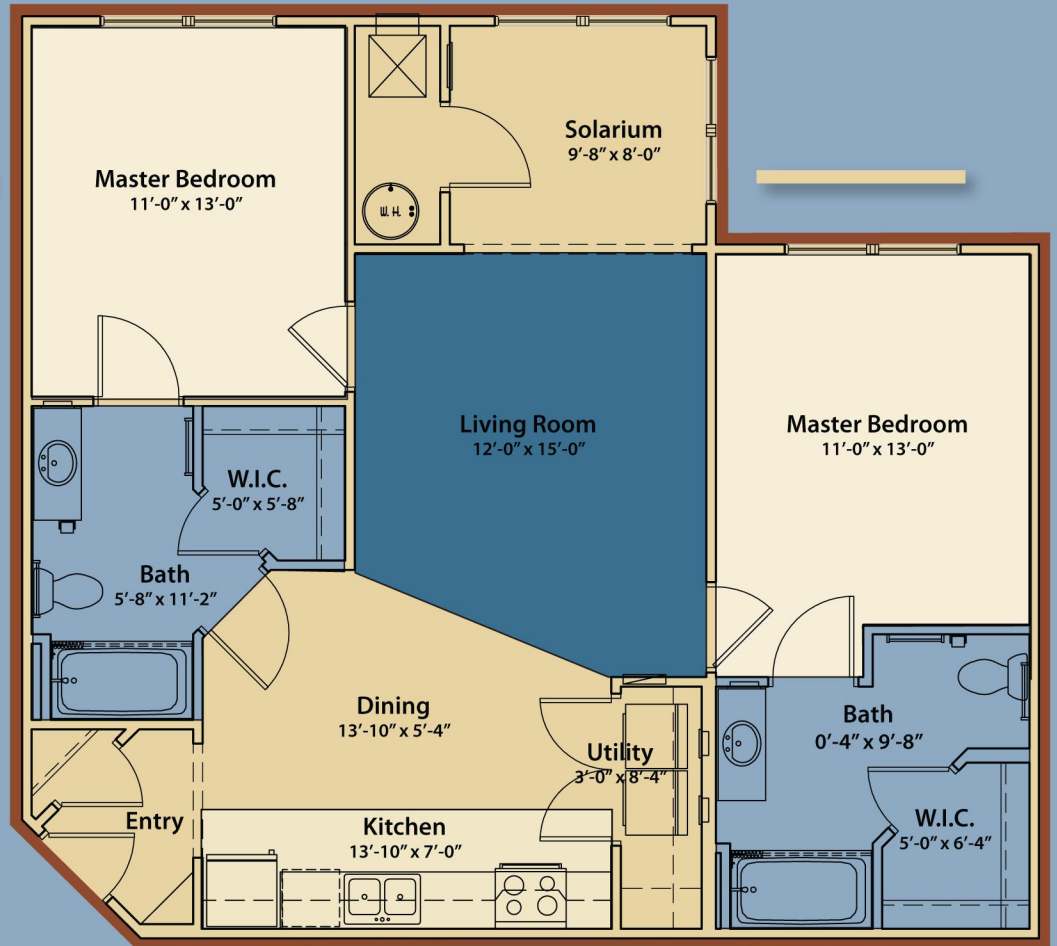

# The Augusta

Two Bedroom • Two Bath  
1054 Square Feet

*All dimensions are approximate*